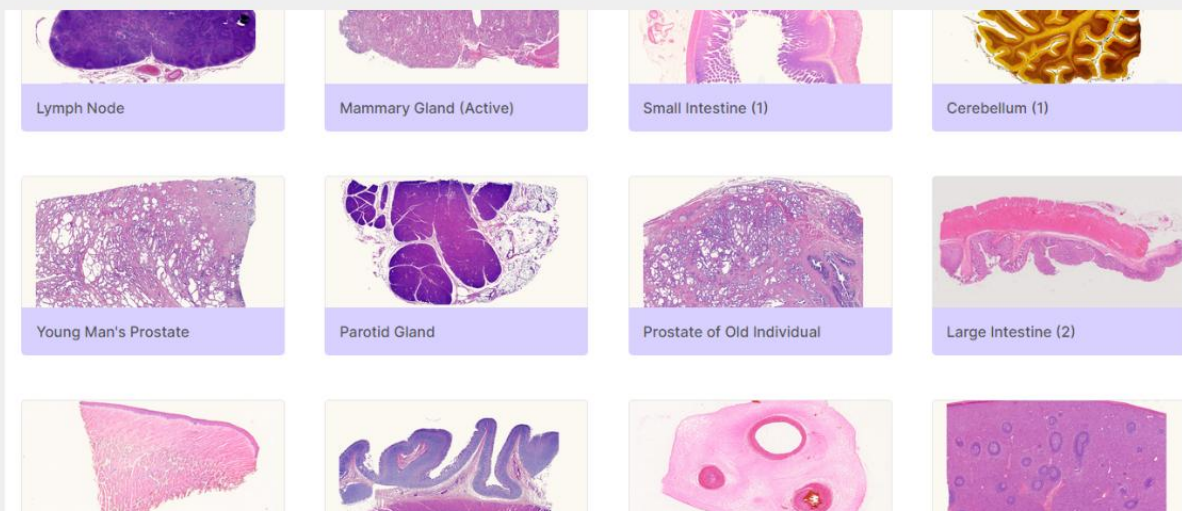

Experience the future of anatomy education with APEX 3D Anatomy table groundbreaking photorealistic tomography 3D reconstruction and rendering feature, and unlock a new level of understanding and appreciation for the human body. Our cutting-edge technology takes tomography slices and transforms them into breathtaking, high-fidelity 3D volume reconstructed models, offering an unprecedented level of detail and realism.

COMPLETE HUMAN ATLAS

Simulate a cadaveric lab by virtually peeling back the layers of the gross anatomy, with the ability to select and explore thousands of structures organized in layers across 12 systems, from the major musculoskeletal and connective systems that give our body form and function, to the diverse network of neurovascular structures such as arteries, nerves, veins, and lymph, to each major organ system such as digestive, urogenital, respiratory and more.

MUSCLE MOVEMENTS

MICROANATOMY

PHYSIOLOGY

Different animated physiological models allow the user to visualize, interact and understand the functioning of the human body in 3D, in addition to accompanying the stages of its development with descriptors.

HISTOLOGY AND HISTOPATHOLOGY

A virtual microscopy laboratory at your disposal. Explore different types of tissues, systems and sensory organs with all the capabilities of a microscope.

CALL FOR DEMO

92 331 3092285, 92 300 2124164