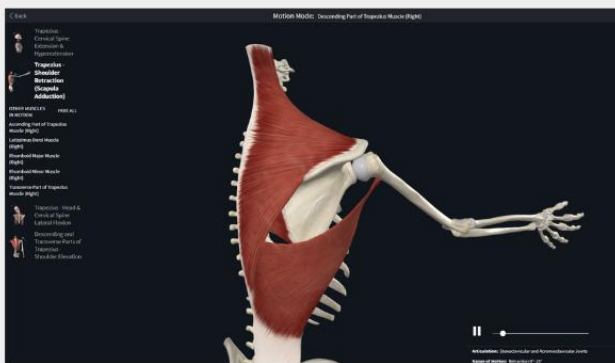

APEX
DISSECTOR

APEX DISSECTOR ANATOMY TABLE

APEX DISSECTOR

APEX DISSECTOR VIRTUAL ANATOMY TABLE

The **APEX Anatomy dissection table** is a large, immersive and interactive touch **VIRTUAL DISSECTION** tool that allows for swipe, scroll, zoom, rotate and navigate inside the 3D anatomical structures as well as remove layers of skin and muscle to dissect the body with a virtual knife. APEX features a large 65", 4K resolution display with an electrical tilt function that vastly improves the sense of interaction with the virtual cadaver.

RADIOLOGY AND 3D RECONSTRUCTION

APEX Anatomy Dissection table is equipped with state-of-the-art visualization and manipulation tools for a wide range of medical imaging modalities, including CT, MRI, CR, MG, US, OT, and more. These advanced features allow medical professionals to effortlessly load and evaluate patient images, enhancing diagnostic accuracy and efficiency. Key features include:

Experience the future of anatomy education with APEX 3D Anatomy table groundbreaking photorealistic tomography 3D reconstruction and rendering feature, and unlock a new level of understanding and appreciation for the human body. Our cutting-edge technology takes tomography slices and transforms them into breathtaking, high-fidelity 3D volume reconstructed models, offering an unprecedented level of detail and realism.

COMPLETE HUMAN ATLAS

Simulate a cadaveric lab by virtually peeling back the layers of the gross anatomy, with the ability to select and explore thousands of structures organized in layers across 12 systems, from the major musculoskeletal and connective systems that give our body form and function, to the diverse network of neurovascular structures such as arteries, nerves, veins, and lymph, to each major organ system such as digestive, urogenital, respiratory and more.