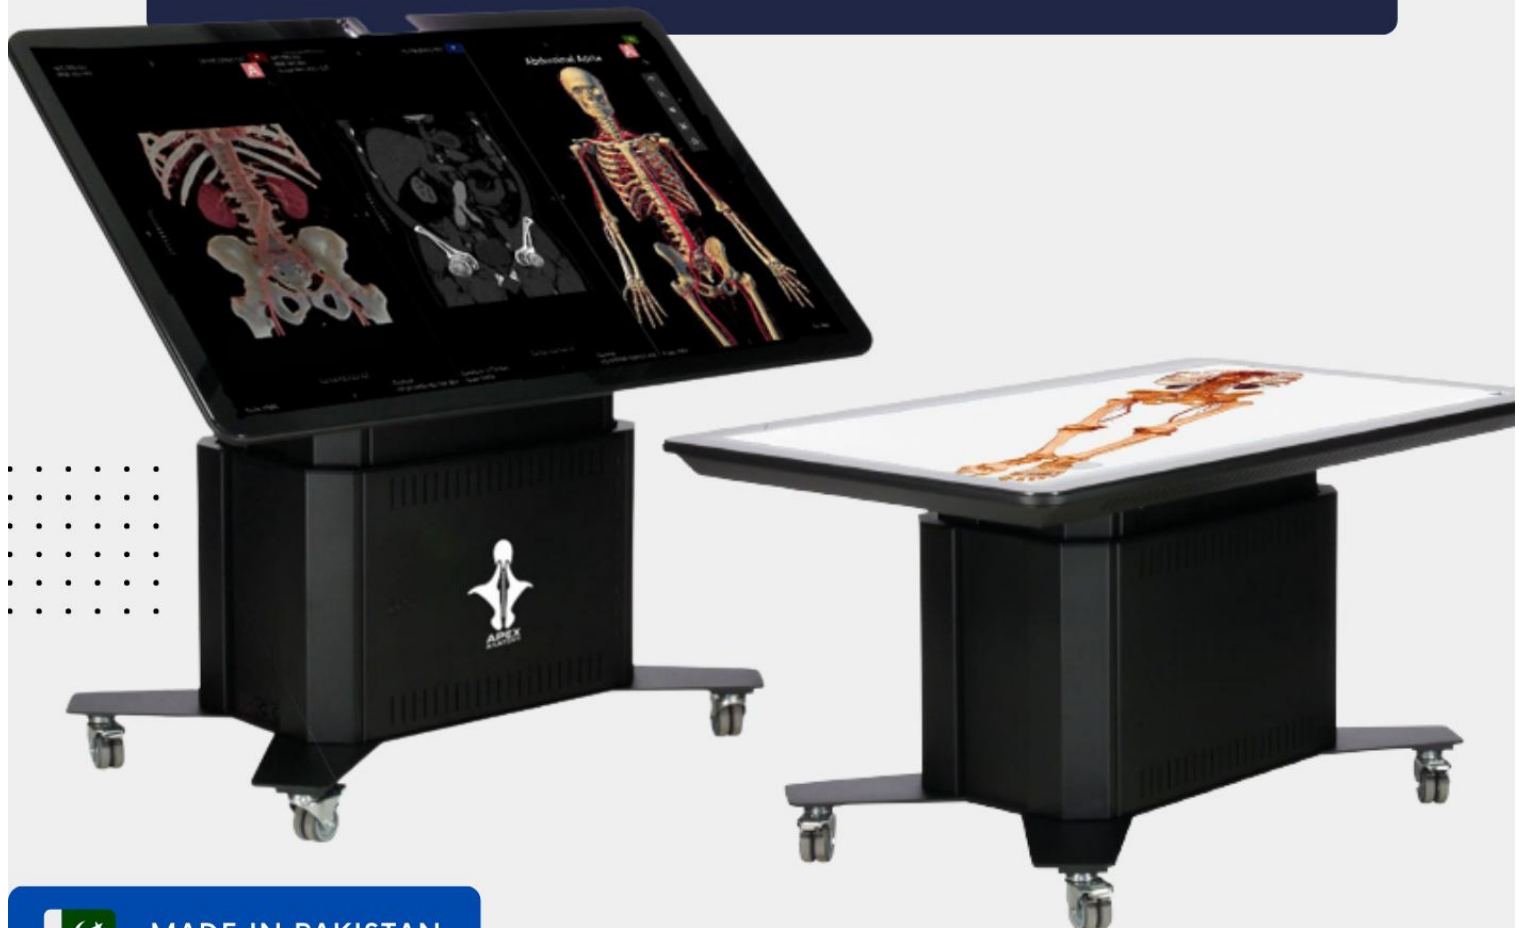

APEX
DISSECTOR

APEX DISSECTOR ANATOMY TABLE

APEX DISSECTOR

APEX DISSECTOR VIRTUAL ANATOMY TABLE

The **APEX Anatomy dissection table** is a large, immersive and interactive touch **VIRTUAL DISSECTION** tool that allows for swipe, scroll, zoom, rotate and navigate inside the 3D anatomical structures as well as remove layers of skin and muscle to dissect the body with a virtual knife. APEX features a large 65", 4K resolution display with an electrical tilt function that vastly improves the sense of interaction with the virtual cadaver.

MADE IN PAKISTAN

MODULES

APEX 3D ANATOMY DISSECTION TABLE

The **APEX 3D Anatomy Dissection Table** allows you to easily explore and examine virtual representations of real bodies in minute detail. 3D images are quickly rendered from data provided by CT and MR scans. Interacting with the 3D volumes through a touch interface is like using a smartphone. By simply touching the screen, you can interact with the image intuitively. You can swipe, scroll, zoom, rotate and navigate inside the images as well as remove layers of skin and muscle and dissect the body with a virtual knife

MADE IN PAKISTAN

VIRTUAL CADAVER

Virtual Cadaver comes with color images and shape are preserved, illustrating the accurate anatomical realism of a living human. Can be cropped and dissected, revealing the details of the internal structures. Measurements and custom annotations can be easily added to the visualizations of anatomical structures. The high resolution allows for the viewing of detailed structures. The regional content covers the head and neck, thorax, abdomen, pelvis, joints, and most other regions of the body. These contents are useful for teaching the details of regional structures.