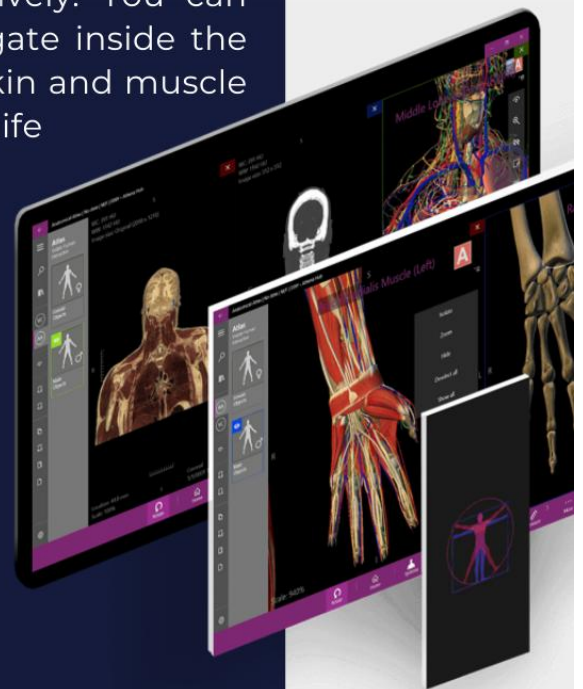

APEX
DISSECTOR

APEX DISSECTOR ANATOMY TABLE

APEX DISSECTOR

APEX DISSECTOR VIRTUAL ANATOMY TABLE

The **APEX Anatomy dissection table** is a large, immersive and interactive touch **VIRTUAL DISSECTION** tool that allows for swipe, scroll, zoom, rotate and navigate inside the 3D anatomical structures as well as remove layers of skin and muscle to dissect the body with a virtual knife. APEX features a large 65", 4K resolution display with an electrical tilt function that vastly improves the sense of interaction with the virtual cadaver.

MADE IN PAKISTAN

MODULES

APEX 3D ANATOMY DISSECTION TABLE

The **APEX 3D Anatomy Dissection Table** allows you to easily explore and examine virtual representations of real bodies in minute detail. 3D images are quickly rendered from data provided by CT and MR scans. Interacting with the 3D volumes through a touch interface is like using a smartphone. By simply touching the screen, you can interact with the image intuitively. You can swipe, scroll, zoom, rotate and navigate inside the images as well as remove layers of skin and muscle and dissect the body with a virtual knife

MADE IN PAKISTAN

VIRTUAL CADAVER

Virtual Cadaver comes with color images and shape are preserved, illustrating the accurate anatomical realism of a living human. Can be cropped and dissected, revealing the details of the internal structures. Measurements and custom annotations can be easily added to the visualizations of anatomical structures. The high resolution allows for the viewing of detailed structures. The regional content covers the head and neck, thorax, abdomen, pelvis, joints, and most other regions of the body. These contents are useful for teaching the details of regional structures.