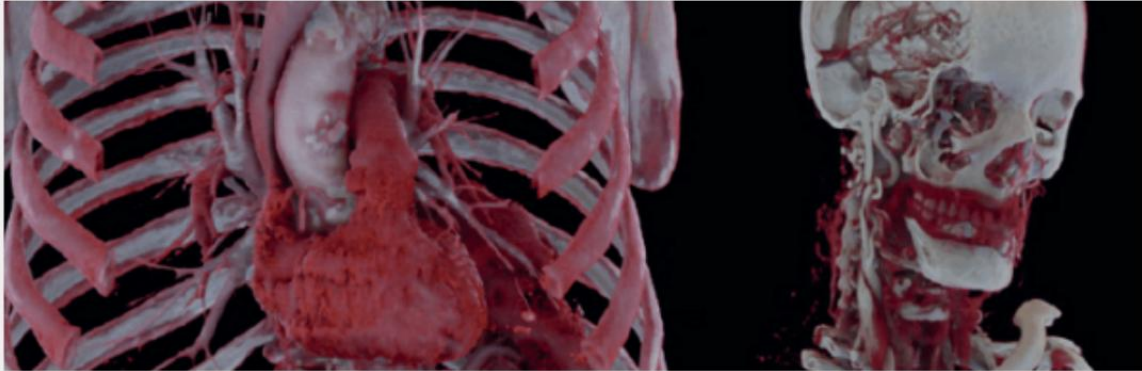

3D RECONSTRUCTION FROM PACS

CUTTING-EDGE 3D VOLUME RECONSTRUCTION

Experience the future of anatomy education with APEX 3D Anatomy table groundbreaking photorealistic tomography 3D reconstruction and rendering feature, and unlock a new level of understanding and appreciation for the human body. Our cutting-edge technology takes tomography slices and transforms them into breathtaking, high-fidelity 3D volume reconstructed models, offering an unprecedented level of detail and realism.