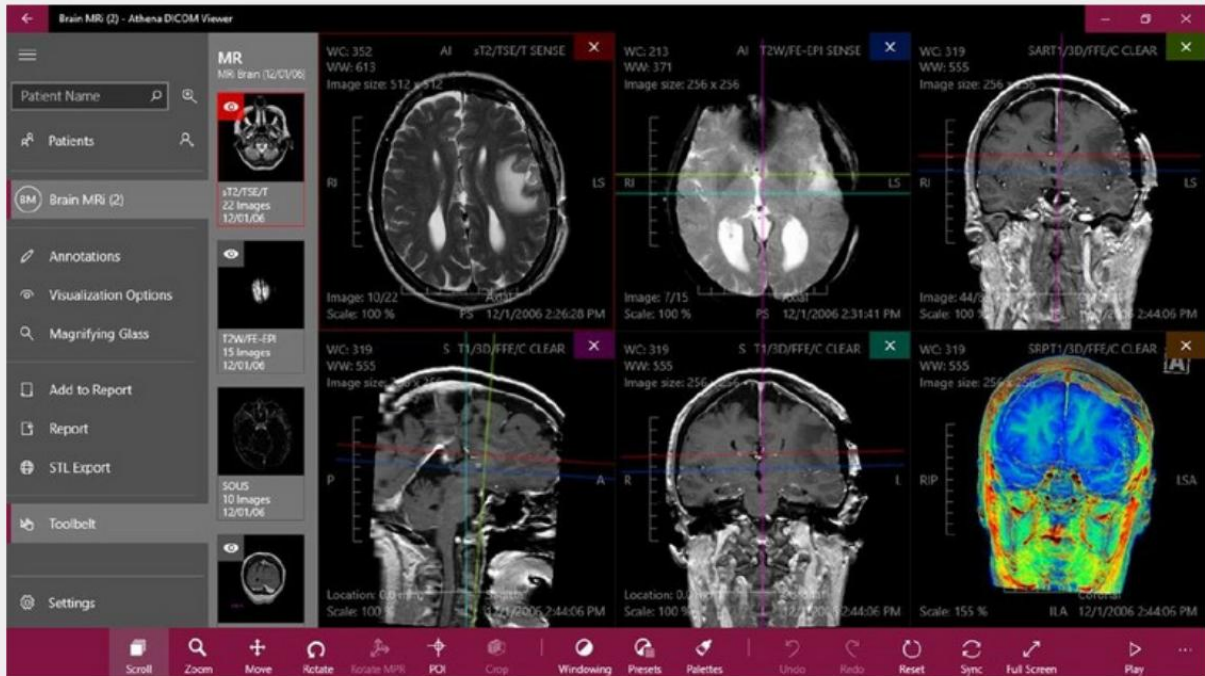

APEX
DISSECTOR

APEX DISSECTOR ANATOMY TABLE

APEX DISSECTOR

APEX DISSECTOR VIRTUAL ANATOMY TABLE

The **APEX Anatomy dissection table** is a large, immersive and interactive touch **VIRTUAL DISSECTION** tool that allows for swipe, scroll, zoom, rotate and navigate inside the 3D anatomical structures as well as remove layers of skin and muscle to dissect the body with a virtual knife. APEX features a large 65", 4K resolution display with an electrical tilt function that vastly improves the sense of interaction with the virtual cadaver.

MADE IN PAKISTAN

MODULES

APEX 3D ANATOMY DISSECTION TABLE

The **APEX 3D Anatomy Dissection Table** allows you to easily explore and examine virtual representations of real bodies in minute detail. 3D images are quickly rendered from data provided by CT and MR scans. Interacting with the 3D volumes through a touch interface is like using a smartphone. By simply touching the screen, you can interact with the image intuitively. You can swipe, scroll, zoom, rotate and navigate inside the images as well as remove layers of skin and muscle and dissect the body with a virtual knife

MADE IN PAKISTAN

VIRTUAL CADAVER

Virtual Cadaver comes with color images and shape are preserved, illustrating the accurate anatomical realism of a living human. Can be cropped and dissected, revealing the details of the internal structures. Measurements and custom annotations can be easily added to the visualizations of anatomical structures. The high resolution allows for the viewing of detailed structures. The regional content covers the head and neck, thorax, abdomen, pelvis, joints, and most other regions of the body. These contents are useful for teaching the details of regional structures.