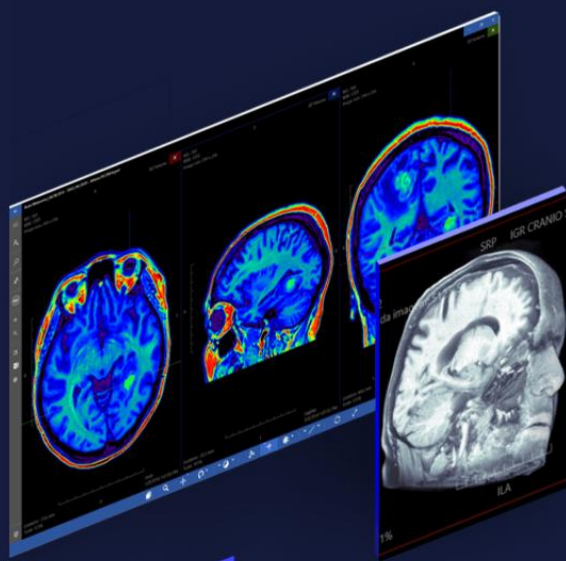

APEX
DISSECTOR

APEX DISSECTOR ANATOMY TABLE

APEX DISSECTOR

APEX DISSECTOR VIRTUAL ANATOMY TABLE

The **APEX Anatomy dissection table** is a large, immersive and interactive touch **VIRTUAL DISSECTION** tool that allows for swipe, scroll, zoom, rotate and navigate inside the 3D anatomical structures as well as remove layers of skin and muscle to dissect the body with a virtual knife. APEX features a large 65", 4K resolution display with an electrical tilt function that vastly improves the sense of interaction with the virtual cadaver.

MADE IN PAKISTAN

MODULES

APEX 3D ANATOMY DISSECTION TABLE

The **APEX 3D Anatomy Dissection Table** allows you to easily explore and examine virtual representations of real bodies in minute detail. 3D images are quickly rendered from data provided by CT and MR scans. Interacting with the 3D volumes through a touch interface is like using a smartphone. By simply touching the screen, you can interact with the image intuitively. You can swipe, scroll, zoom, rotate and navigate inside the images as well as remove layers of skin and muscle and dissect the body with a virtual knife

MADE IN PAKISTAN

VIRTUAL CADAVER

Virtual Cadaver comes with color images and shape are preserved, illustrating the accurate anatomical realism of a living human. Can be cropped and dissected, revealing the details of the internal structures. Measurements and custom annotations can be easily added to the visualizations of anatomical structures. The high resolution allows for the viewing of detailed structures. The regional content covers the head and neck, thorax, abdomen, pelvis, joints, and most other regions of the body. These contents are useful for teaching the details of regional structures.