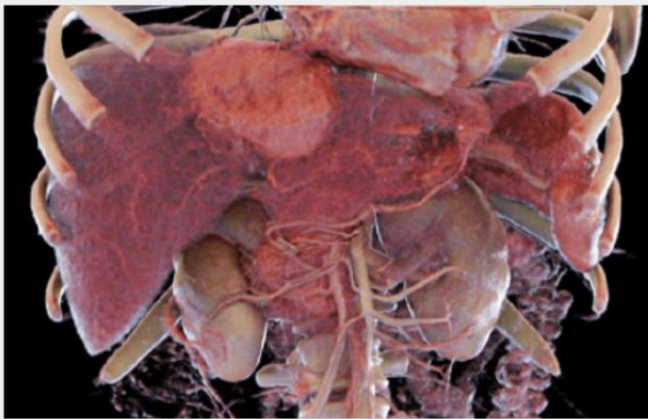

3D RECONSTRUCTION FROM PACS

CUTTING-EDGE 3D VOLUME RECONSTRUCTION

Experience the future of anatomy education with APEX 3D Anatomy table groundbreaking photorealistic tomography 3D reconstruction and rendering feature, and unlock a new level of understanding and appreciation for the human body. Our cutting-edge technology takes tomography slices and transforms them into breathtaking, high-fidelity 3D volume reconstructed models, offering an unprecedented level of detail and realism.