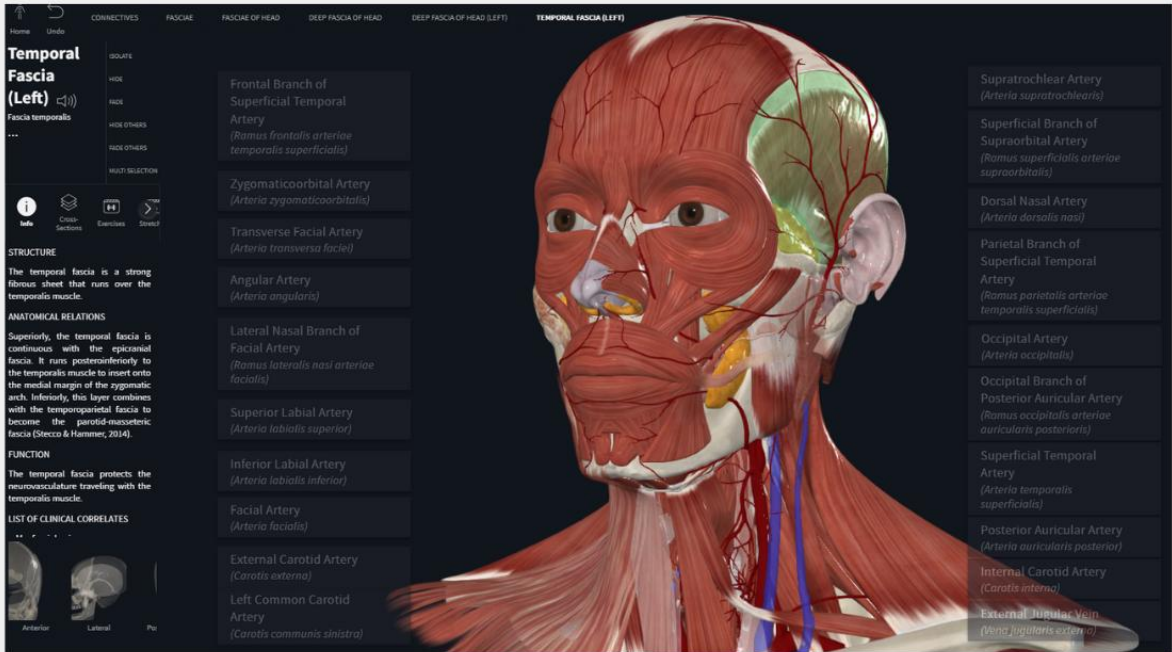

MADE IN PAKISTAN

VIRTUAL CADAVER

Virtual Cadaver comes with color images and shape are preserved, illustrating the accurate anatomical realism of a living human. Can be cropped and dissected, revealing the details of the internal structures. Measurements and custom annotations can be easily added to the visualizations of anatomical structures. The high resolution allows for the viewing of detailed structures. The regional content covers the head and neck, thorax, abdomen, pelvis, joints, and most other regions of the body. These contents are useful for teaching the details of regional structures.

RADIOLOGY AND 3D RECONSTRUCTION

APEX Anatomy Dissection table is equipped with state-of-the-art visualization and manipulation tools for a wide range of medical imaging modalities, including CT, MRI, CR, MG, US, OT, and more. These advanced features allow medical professionals to effortlessly load and evaluate patient images, enhancing diagnostic accuracy and efficiency. Key features include:

Experience the future of anatomy education with APEX 3D Anatomy table groundbreaking photorealistic tomography 3D reconstruction and rendering feature, and unlock a new level of understanding and appreciation for the human body. Our cutting-edge technology takes tomography slices and transforms them into breathtaking, high-fidelity 3D volume reconstructed models, offering an unprecedented level of detail and realism.

COMPLETE HUMAN ATLAS

Simulate a cadaveric lab by virtually peeling back the layers of the gross anatomy, with the ability to select and explore thousands of structures organized in layers across 12 systems, from the major musculoskeletal and connective systems that give our body form and function, to the diverse network of neurovascular structures such as arteries, nerves, veins, and lymph, to each major organ system such as digestive, urogenital, respiratory and more.